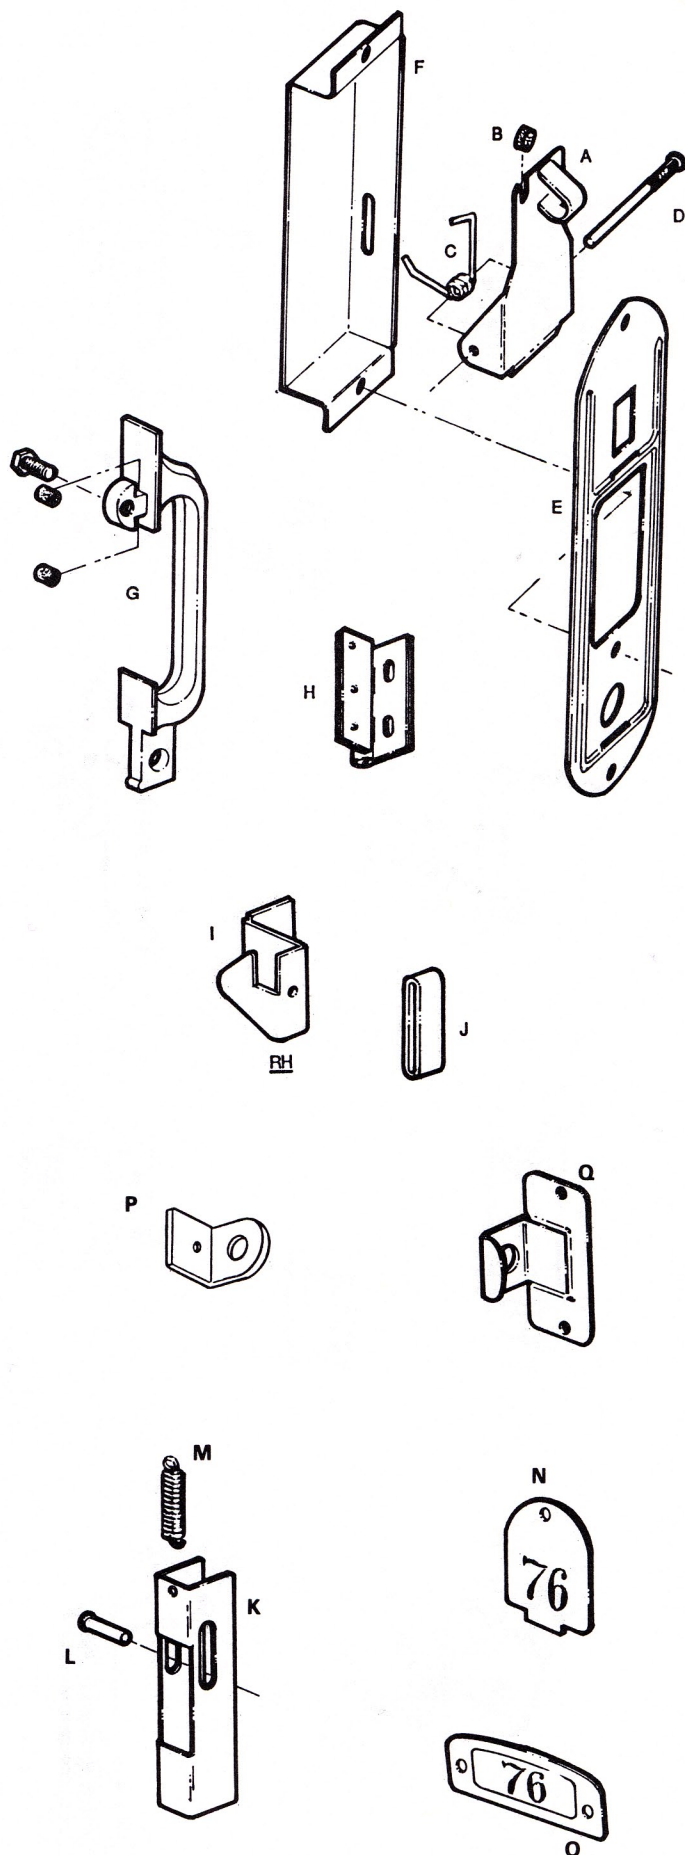

Aurora Steel Products

- A. #20103
Lifter w/ Padlock Loop
- B. #21301
Bumper for Lifter
- C. #21501
Lifter Spring
- D. #22001
Lifter Pin
- E. #20105
Face Plate
- F. #20107
Lifter Cover
- G. #20109
Grip Type Handle
- H. #21101
Hinge
- I. #20301
Door Jamb
- J. #21303
Bumper for Door Jamb
- K. #20501
Latch for Locking Bar
- L. #22003
Latch Pin
- M. #21503
Coil Spring for L. B.
- N. #28001
Number Plate for Handle
- O. #28003
Number Plate for Door
- P. #20701
Box Locker Padlock Loop
- Q. #20702
Box Locker Door Pull

AURORA STEEL PRODUCTS Door & Frame and Body Parts are no longer available. Please see us for Door & Frame Assemblies which can be adapted to these lockers. Replacement Lock Bars are also available.