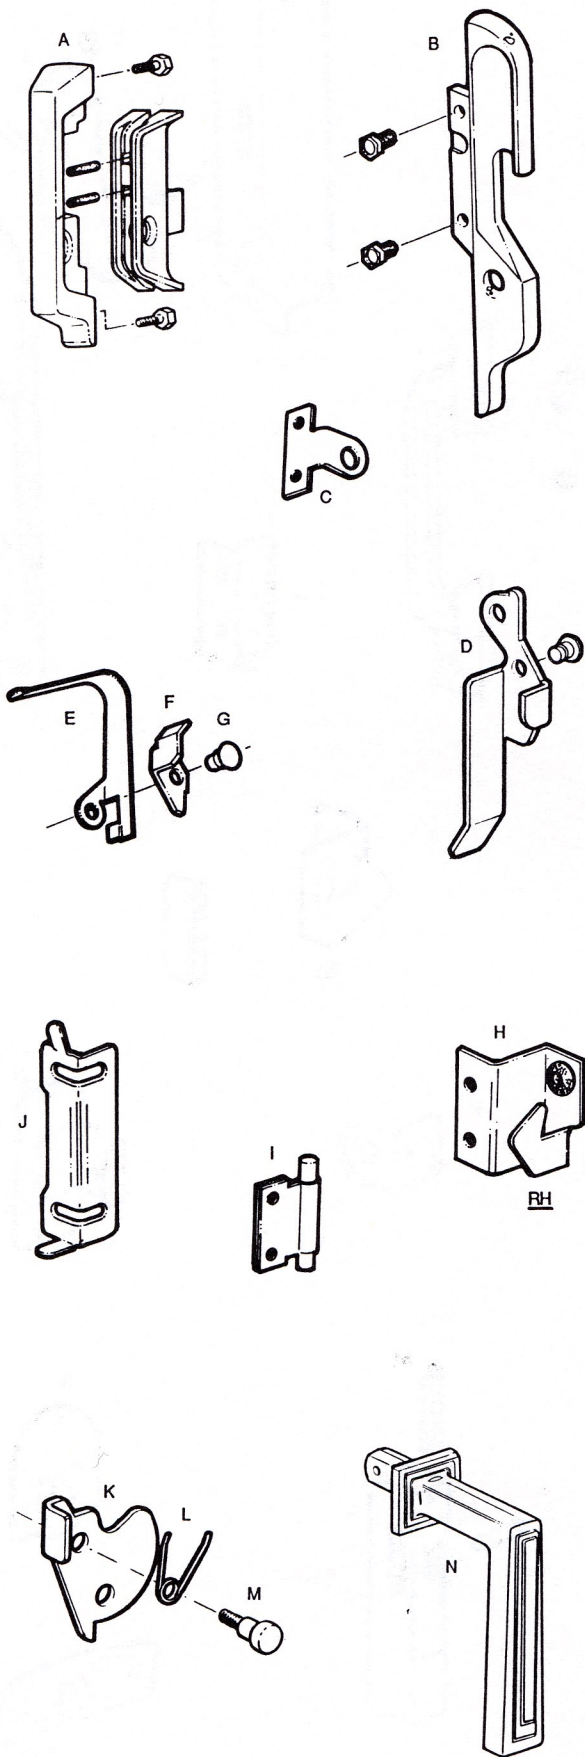

**All-Steel Equipment**

- A. #10101  
**2-Piece Handle**
- B. #10103  
**1-Piece Handle**
- C. #10701  
**Padlock Eye**
- D. #10501  
**Box Locker Catch**
- E. #11501  
**Latch Spring**
- F. #10503  
**Catch**
- G. #12003  
**Shoulder Rivet**
- H. #10301  
**Door Jamb**
- I. #11101  
**Hinge**
- J. #11102  
**Hinge Clip**
- K. #10505  
**Box Locker Catch**
- L. #11503  
**Spring for B. L. Catch**
- M. #12005  
**Shoulder Bolt**
- N. #10105  
**Storage Cabinet Handle**

ALL-STEEL Door & Frame and Body Parts are no longer available. Please see use for Door & Frame Assemblies which can be adapted to these lockers.